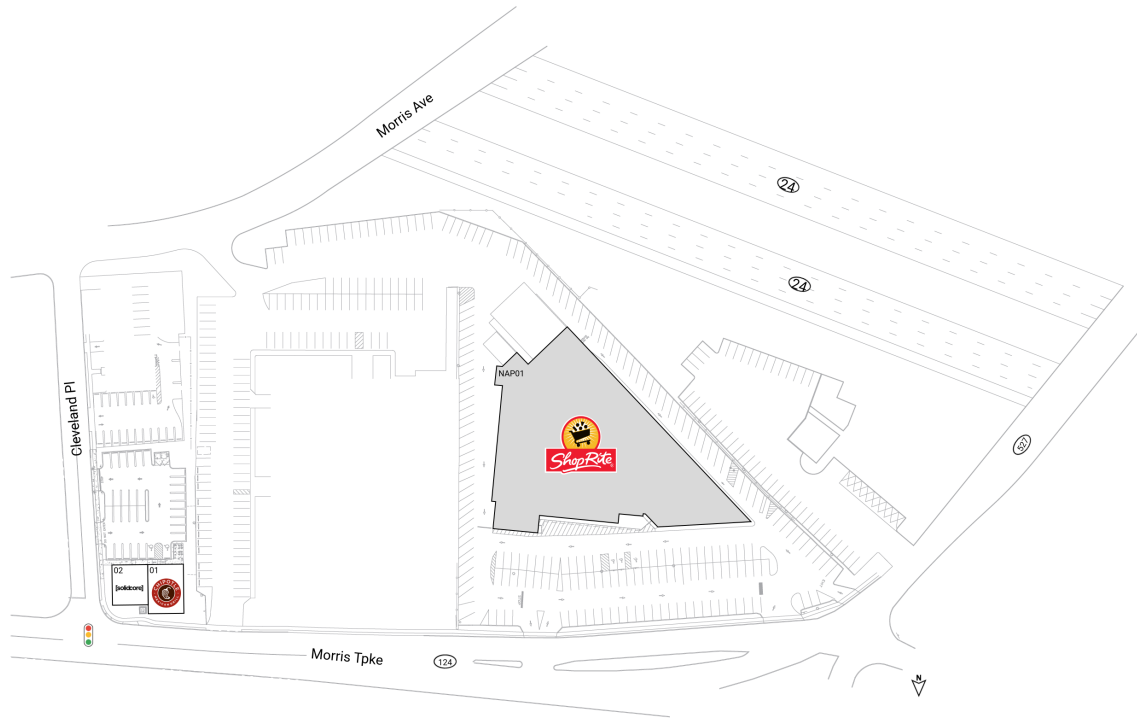

Springfield Place

727 Morris Turnpike | Springfield, NJ 07081

n/a New York-Newark-Jersey City, NY-NJ 36,209 Sq Ft

40.7188, -74.3308

Current Tenants Space size listed in square feet

01	Chipotle Mexican Grill	2,200
02	Solidcore	1,800
NAP01	ShopRite	32,209

This site plan is for illustrative and information purposes only, showing the general layout of the shopping center; and is not a legal survey. Brixmor makes no representation or warranty that the shopping center is exactly as depicted as site conditions and tenant mix are subject to change over time.